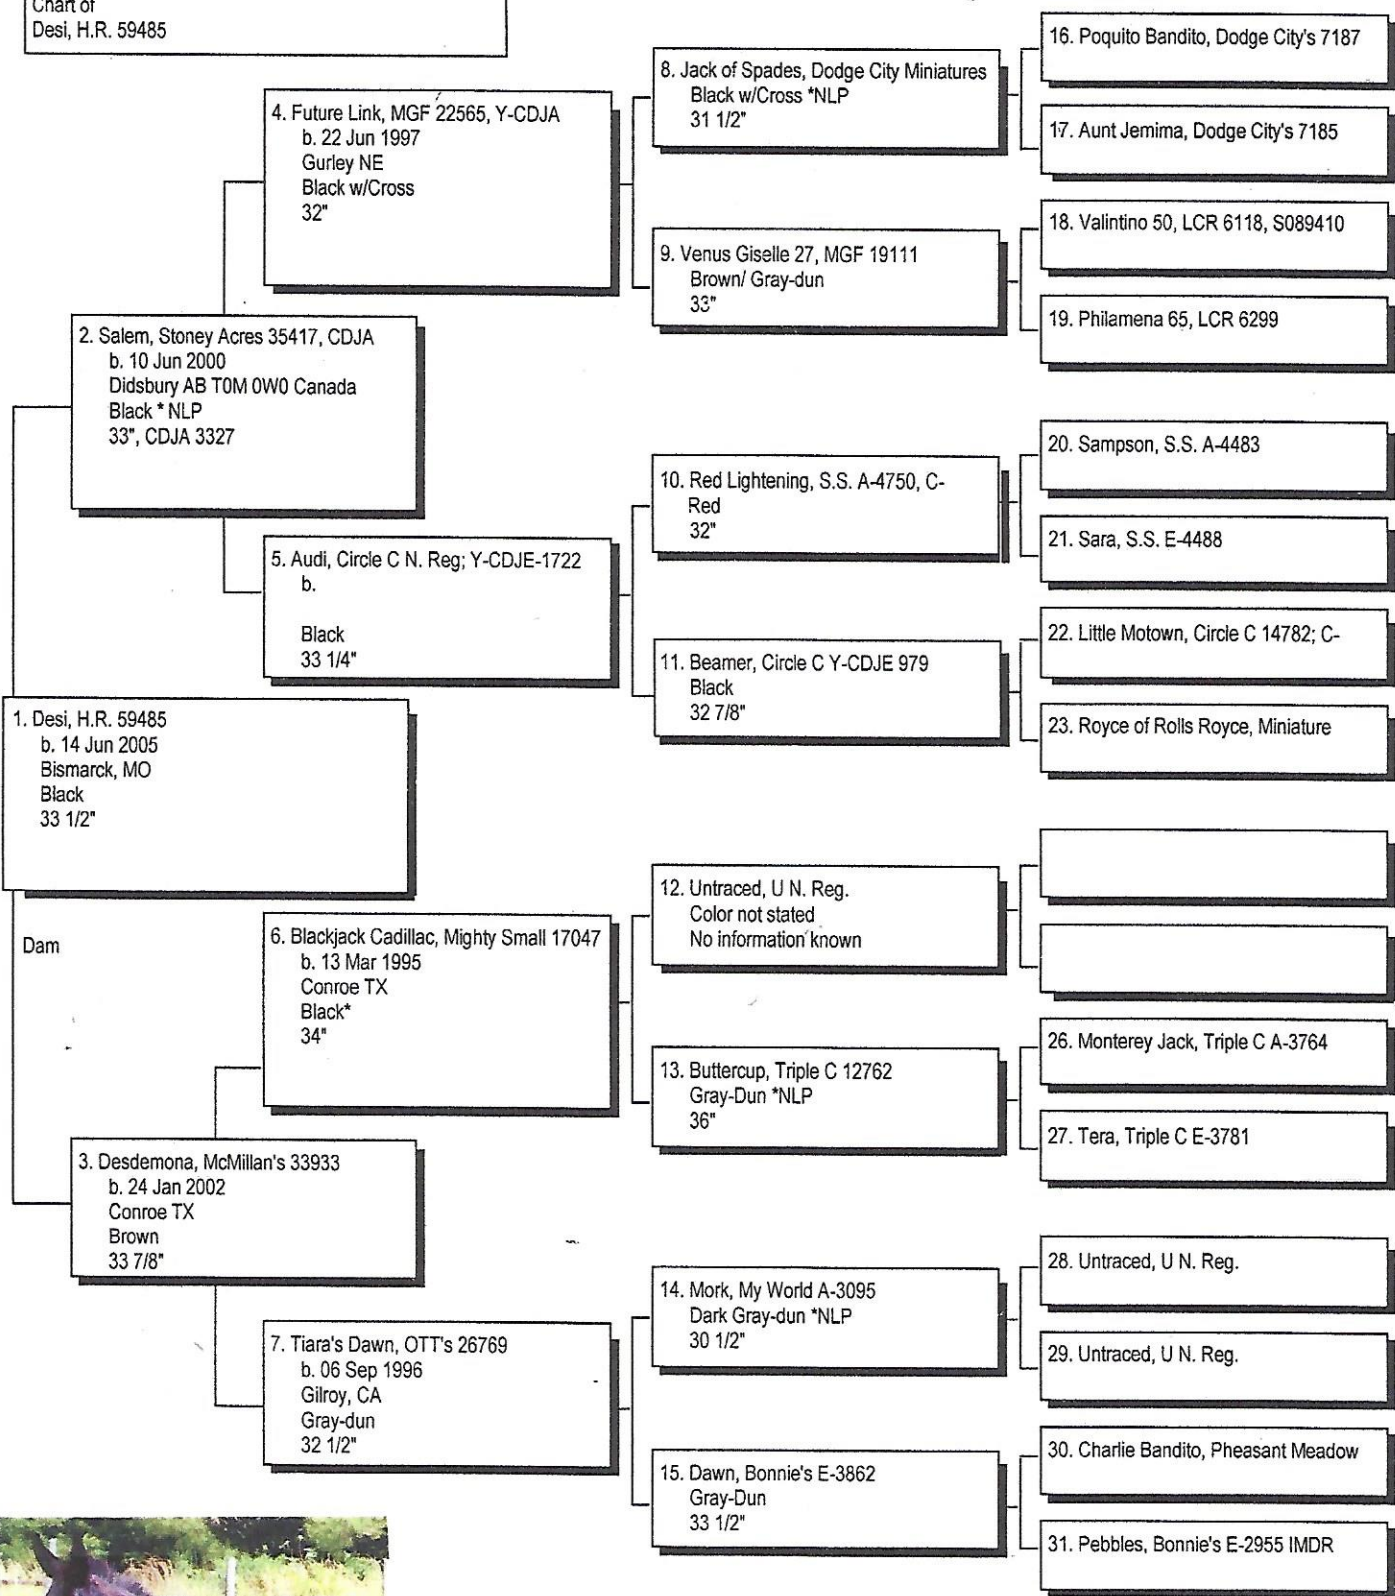

Pedigree

Chart #1

Chart of
Desi, H.R. 59485

H.R. Desi

The American Donkey and Mule Society
 P.O. Box 1210, Lewisville, TX 75067 (972) 219-0781
 The American Donkey and Mule Society is not responsible
 for errors in information submitted to the registry.